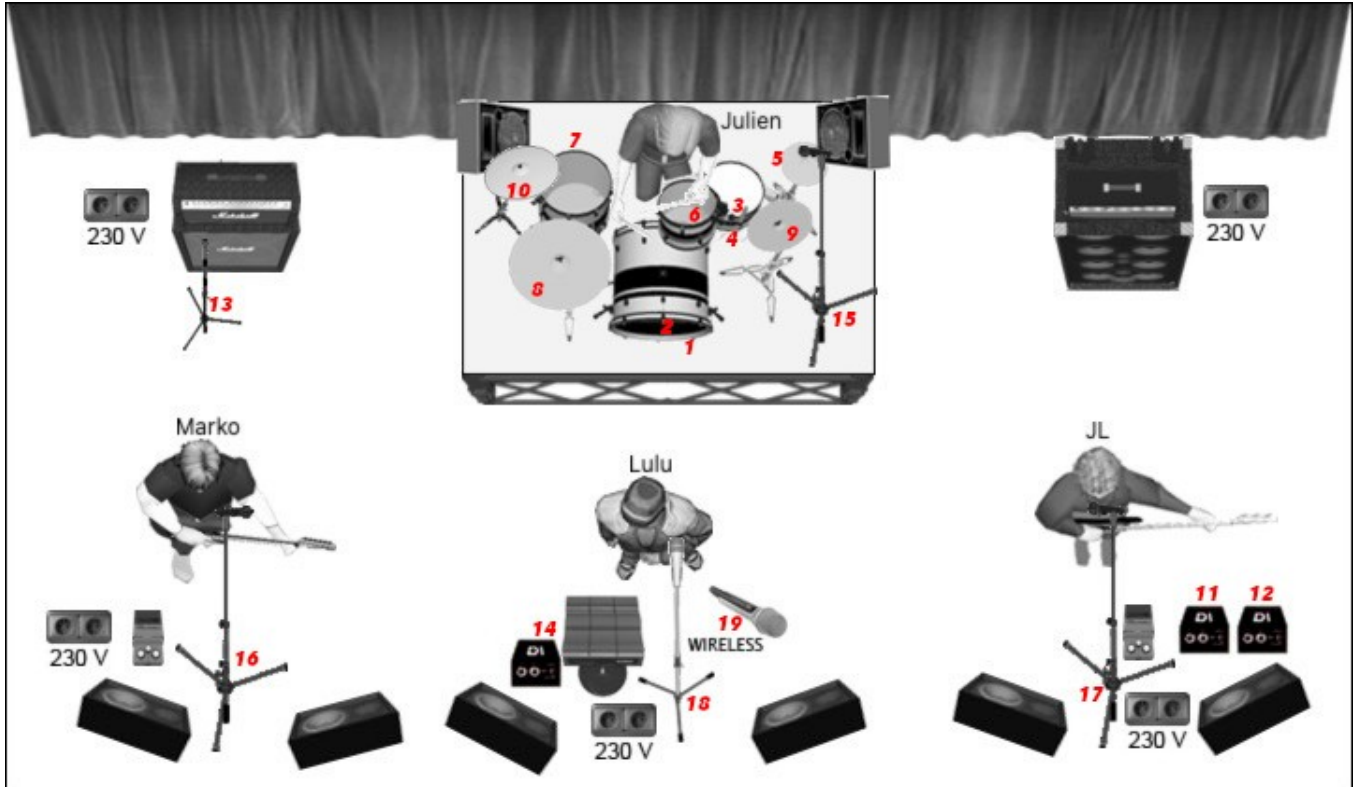

# Pluto Grevé

Hardcore punk – Réunion – Indian Ocean

Sound Rider

Concert - Standing audience  
Duration: Approximately 1 hour  
Suitable for all ages

Last update March 22, 2023

Updated 03/22/2023

F.O.H. Contact : David N'Doye  
 Tel : +262 692 00 31 50  
 E-mail : [ndoyedavid@gmail.com](mailto:ndoyedavid@gmail.com)

- A stage monitor engineer is required.
- If possible 2 side-fills would be appreciated.
- Please note that **Pluto Crevé's** equipment is fitted with european two pronged round pin plugs (Type E - CEE 7/5).

	INSTRUMENT	MIC / D.I.	COMMENTS	STAND TYPE	INSERT	MONITORS	DESIRED EQUIPMENT
1	Kick	B52/B12		SHORT BOOM	GATE/COMP	X	
2	Kick 2	B91			GATE/COMP	X	
3	Snare Top	B56/SM57		CLAMP	COMP		
4	Snare Bottom	SM57		CLAMP	GATE		
5	Hi Hat	SM81		STRAIGHT BOOM			
6	Rack Tom	604 Sein.		LP CLAW	GATE	X	
7	Floor Tom	421		LP CLAW	GATE	X	
8	Ride	AE 5100		STRAIGHT BOOM			
9	Overhead 1	81/184	Crash SL	STRAIGHT BOOM			
10	Overhead 2	81/184	Crash SR	STRAIGHT BOOM			
11	Bass	D.I.	XLR		COMP	X	Ampeg PF-500 Cabinet :8x10
12	Bass	SansAmp (D.I.)	XLR			X	
13	Guitar	535/609 Sein.		SHORT BOOM	COMP	X	Marshall JCM900 Cabinet : 4x12
14	Pad	D.I.	XLR			X	
15	Drum vocal	SM58		STRAIGHT BOOM	COMP	X	
16	Guitar vocal	SM58		STRAIGHT BOOM	COMP	X	
17	Bass vocal	SM58		STRAIGHT BOOM	COMP	X	
18	Lead vocal	SM58		STRAIGHT BOOM	COMP	X	
19	Spare vocal	Beta 58	Wireless if possible		COMP	X	